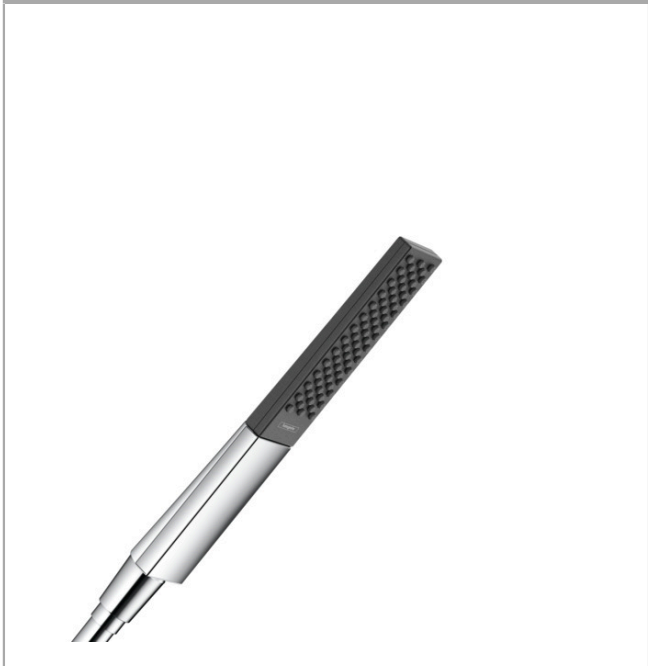

Compliance

Product image