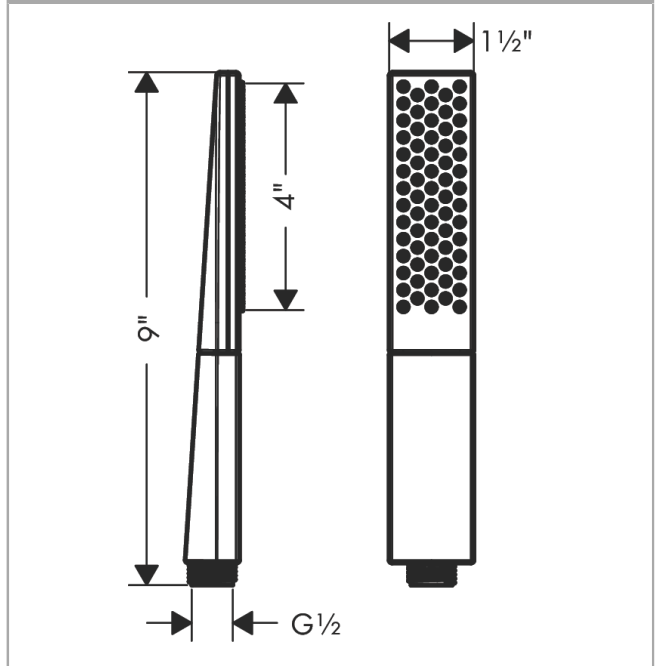

**Rainfinity**  
**Baton Handshower 100 1-Jet, 1.75 GPM**  
 Surface: **chrome** Part no. : **26867001**

**Description**

**Features**

- Spray modes: PowderRain
- Spray face finish: easy cleanable aluminium spray disc, graphite
- Flow: 1.75 GPM (6.6 L/Min)

**Item details**

List Price \$ 182.00

**Technology**

**Design awards**

**Compliance**

**Product image**

**Scale drawing**

Rainfinity

Baton Handshower 100 1-Jet, 1.75 GPM

Surface: chrome Part no. : 26867001

Exploded drawing

Year of production: >10/19